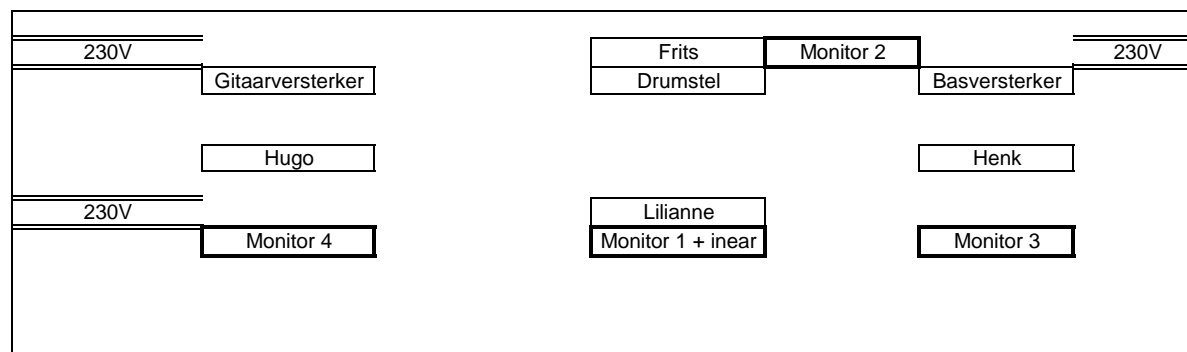

PRIKLIJST EN MONITORAFSTELLING NOUKED:

VERSIE 1.1

channel	instrument	microfoon	Lead Zang		Drums + backing vocals	Bas + Backing vocals	Gitaar
			Monitor 1 Lead vocals	IN-EAR	Monitor 2 Drums	Monitor 3 Bas	Monitor 4 Gitaar
1	kick	sennheiser E901			3	2	2
2	snare	shure beta 57			2	2	2
3	hihat	akg C430					
4	tom 1	sennheiser E604					
5	tom 2	sennheiser E604					
6	floor tom	sennheiser E604					
7	OH L	akg C430					
8	OH R	akg C430					
9	Bas	DI			4	4	4
10	git Hugo	DI					
11	git Hugo	shure SM57	4		4	4	2
12	Lead voc. Lilianne	shure SM58	8	8	6	8	4
13	Backing voc. Henk	shure SM58	3		6	8	4
14	Backing voc. Frits	shure SM58	3		8	6	4

Getallen geven het indicatieniveau aan van 1 tot 10

Op Monitor 1 en IN-EAR een lichte REVERB voor de Lead vocals (12)

PODIUMOPSTELLING NOUKED:

CONTACT INFORMATIE

Lilianne	Lead vocals	
Frits	Drums + backing vocals	06-21527473
Henk	Bas + backing vocals	06-24396662
Hugo	Gitaar	06-25261456